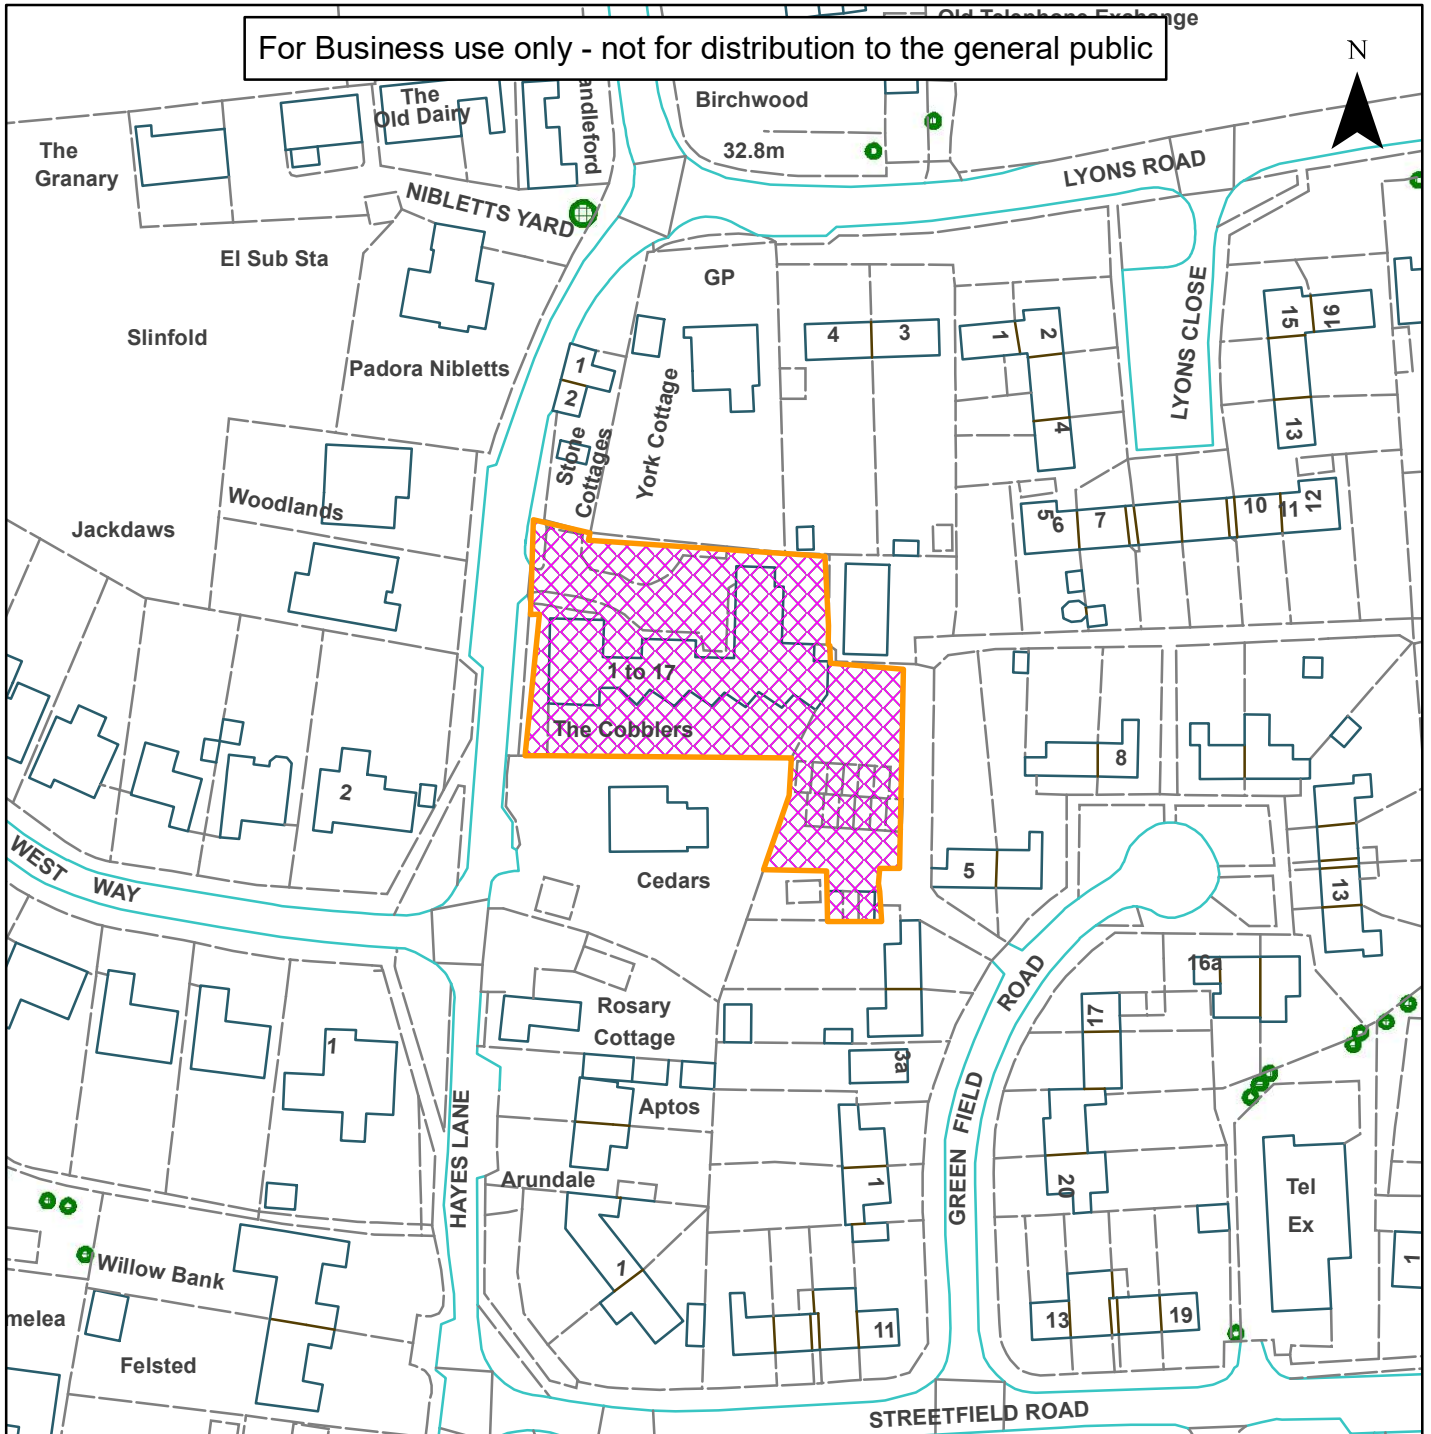

The Cobblers, Hayes Lane, Slinfold, West Sussex, RH13 0SA

For Business use only - not for distribution to the general public

Scale: 1:1,250

Reproduced by permission of Ordnance Survey map on behalf of HMSO. © Crown copyright and database rights (2019). Ordnance Survey Licence.100023865